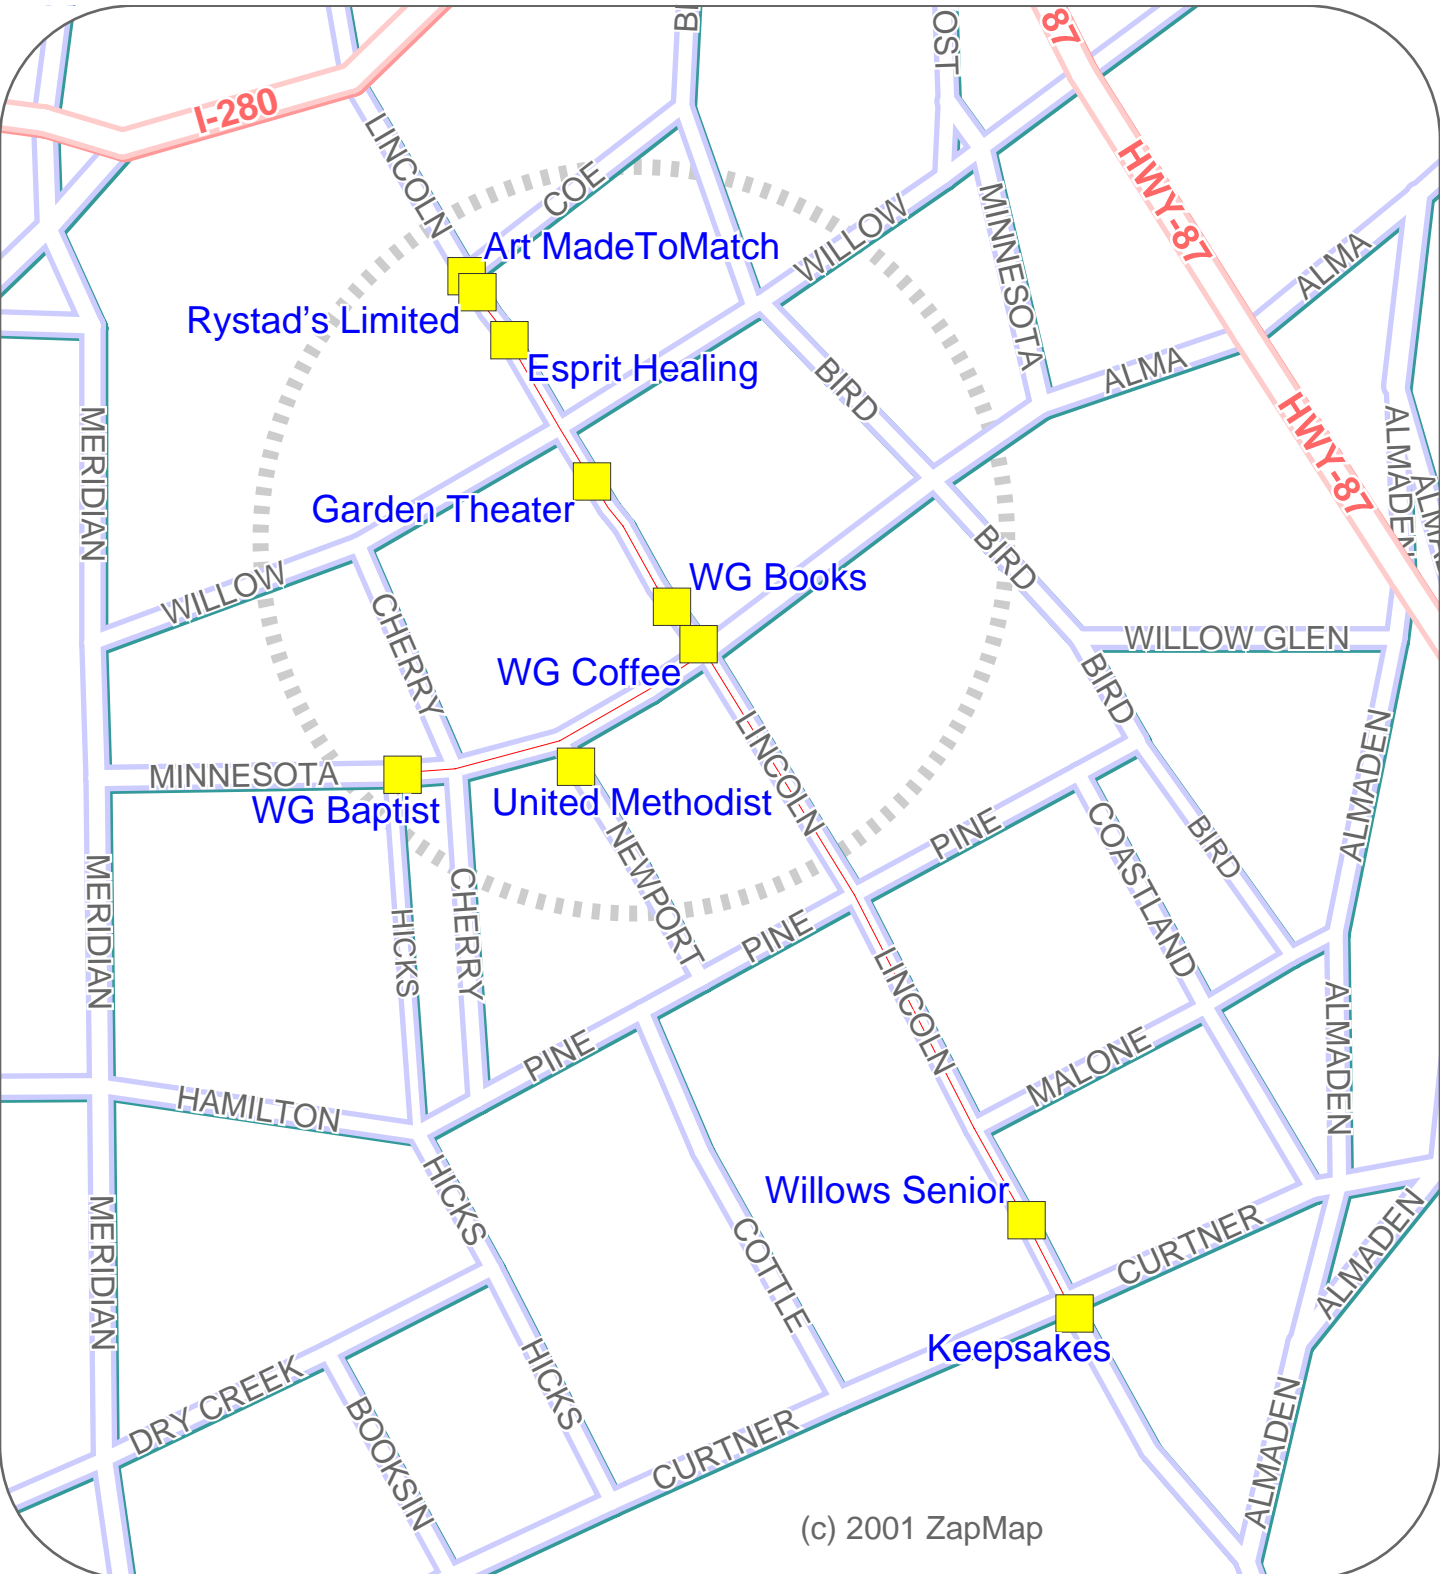

# SHUTTLE SERVICE

Friday & Saturday 11 AM - 6 PM

12/14 - 12/15

[www.shopwillowglen.com](http://www.shopwillowglen.com)

12/21 - 12/22